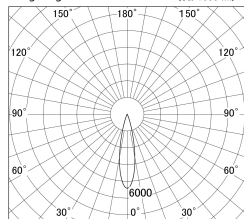

Installation	Recessed mount
Type	High-efficiency Lens type adjustable downlight
Fixture wattage	36W
Beam angle	23deg
Color Temp.	3000K
CRI	Ra>90
Luminous	4433 lm
Body	Die-cast aluminum alloy
Body finish	N/A
Trim finish	Black
Reflector finish	N/A
IP Rate	IP20
Light source	COB module
Input Voltage	AC220~240V
Dimming Type	Non-Dimmable
Certificate	CE,CCC
Cut Hole	150mm

■ Lighting Distribution Curve (cd/1000 lm)