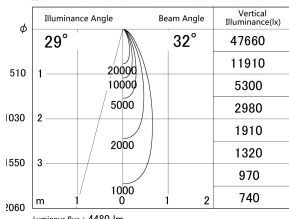

Item no. DD146-4035B9030

Series Name: Cledy versa L-G (DD146)

■ Lighting Distribution Curve (cd/1000 lm)

Installation	Recessed mount
Type	High-efficiency Lens type adjustable downlight
Fixture wattage	36W
Beam angle	32deg
Color Temp.	3000K
CRI	Ra>90
Luminous	4478 lm
Body	Die-castaluminumalloy
Body finish	N/A
Trim finish	Black
Reflector finish	N/A
IP Rate	IP20
Light source	COB module
Input Voltage	AC220~240V
Dimming Type	Non-Dimmable
Certificate	CE,CCC
Cut Hole	150mm