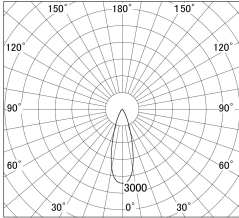

Item no. DD146-4035B9030

Series Name: Cledy versa L-G (DD146)

■ Lighting Distribution Curve (cd/1000 lm)

■ Direct Horizontal Illuminance DD146-4035B9030

Installation	Recessed mount
Type	High-efficiency Lens type adjustable downlight
Fixture wattage	36W
Beam angle	32deg
Color Temp.	3000K
CRI	Ra>90
Luminous	4478 lm
Body	Die-cast aluminum alloy
Body finish	N/A
Trim finish	Black
Reflector finish	N/A
IP Rate	IP20
Light source	COB module
Input Voltage	AC220~240V
Dimming Type	Non-Dimmable
Certificate	CE,CCC
Cut Hole	150mm