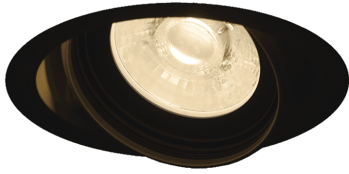

Item no. DD146-4035B9030

Series Name: Cledy versa L-G (DD146)

■ Lighting Distribution Curve (cd/1000 lm)

■ Direct Horizontal Illuminance DD146-4035B9030

Installation	Recessed mount
Type	High-efficiency Lens type adjustable downlight
Fixture wattage	36W
Beam angle	32deg
Color Temp.	3000K
CRI	Ra>90
Luminous	4478 lm
Body	Die-cast aluminum alloy
Body finish	N/A
Trim finish	Black
Reflector finish	N/A
IP Rate	IP20
Light source	COB module
Input Voltage	AC220~240V
Dimming Type	Non-Dimmable
Certificate	CE,CCC
Cut Hole	150mm