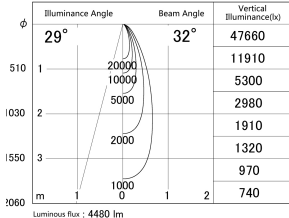

Item no. DD146-4035B9030

Series Name: Cledy versa L-G (DD146)

■ Lighting Distribution Curve (cd/1000 lm)

■ Direct Horizontal Illuminance DD146-4035B9030

Installation	Recessed mount
Type	High-efficiency Lens type adjustable downlight
Fixture wattage	36W
Beam angle	32deg
Color Temp.	3000K
CRI	Ra>90
Luminous	4478 lm
Body	Die-cast aluminum alloy
Body finish	N/A
Trim finish	Black
Reflector finish	N/A
IP Rate	IP20
Light source	COB module
Input Voltage	AC220~240V
Dimming Type	Non-Dimmable
Certificate	CE,CCC
Cut Hole	150mm