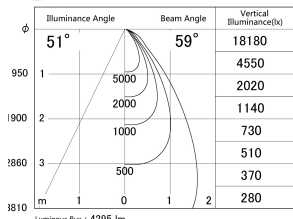

Item no. DD146-4050B9030

Series Name: Cledy versa L-G (DD146)

■ Lighting Distribution Curve (cd/1000 lm)

Installation	Recessed mount
Type	High-efficiency Lens type adjustable downlight
Fixture wattage	36W
Beam angle	59deg
Color Temp.	3000K
CRI	Ra>90
Luminous	4296 lm
Body	Die-castaluminumalloy
Body finish	N/A
Trim finish	Black
Reflector finish	N/A
IP Rate	IP20
Light source	COB module
Input Voltage	AC220~240V
Dimming Type	Non-Dimmable
Certificate	CE,CCC
Cut Hole	150mm