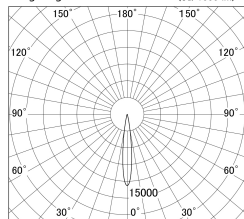

Installation	Recessed mount
Type	High-efficiency Lens type adjustable downlight
Fixture wattage	7.5W
Beam angle	14deg
Color Temp.	3500K
CRI	Ra>90
Luminous	675 lm
Body	Die-cast aluminum alloy
Body finish	N/A
Trim finish	Black
Reflector finish	N/A
IP Rate	IP20
Light source	COB module
Input Voltage	AC220~240V
Dimming Type	Non-Dimmable
Certificate	CE,CCC
Cut Hole	100mm

Lighting Distribution Curve (cd/1000 lm)