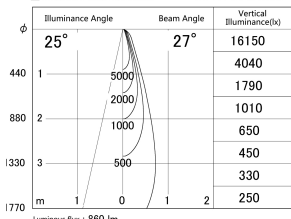

Item no. DD146-0825B9035

Series Name: Cledy versa L-G (DD146)

■ Lighting Distribution Curve (cd/1000 lm)

Installation	Recessed mount
Type	High-efficiency Lens type adjustable downlight
Fixture wattage	7.5W
Beam angle	27deg
Color Temp.	3500K
CRI	Ra>90
Luminous	861 lm
Body	Die-castaluminumalloy
Body finish	N/A
Trim finish	Black
Reflector finish	N/A
IP Rate	IP20
Light source	COB module
Input Voltage	AC220~240V
Dimming Type	Non-Dimmable
Certificate	CE,CCC
Cut Hole	100mm