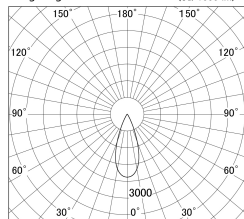

Installation	Recessed mount
Type	High-efficiency Lens type adjustable downlight
Fixture wattage	7.5W
Beam angle	38deg
Color Temp.	3500K
CRI	Ra>90
Luminous	826 lm
Body	Die-cast aluminum alloy
Body finish	N/A
Trim finish	Black
Reflector finish	N/A
IP Rate	IP20
Light source	COB module
Input Voltage	AC220~240V
Dimming Type	Non-Dimmable
Certificate	CE,CCC
Cut Hole	100mm

■ Lighting Distribution Curve (cd/1000 lm)