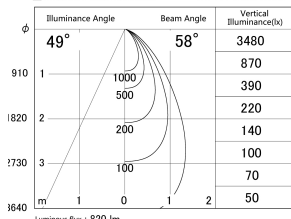

Item no. DD146-0850B9035

Series Name: Cledy versa L-G (DD146)

■ Lighting Distribution Curve (cd/1000 lm)

Installation	Recessed mount
Type	High-efficiency Lens type adjustable downlight
Fixture wattage	7.5W
Beam angle	58deg
Color Temp.	3500K
CRI	Ra>90
Luminous	822 lm
Body	Die-castaluminumalloy
Body finish	N/A
Trim finish	Black
Reflector finish	N/A
IP Rate	IP20
Light source	COB module
Input Voltage	AC220~240V
Dimming Type	Non-Dimmable
Certificate	CE,CCC
Cut Hole	100mm