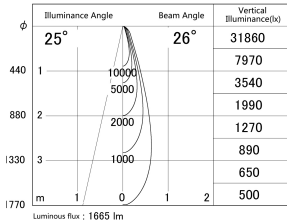

Item no. DD146-1525B9035

Series Name: Cledy versa L-G (DD146)

■ Lighting Distribution Curve (cd/1000 lm)

■ Direct Horizontal Illuminance DD146-1525B9035

Installation	Recessed mount
Type	High-efficiency Lens type adjustable downlight
Fixture wattage	14W
Beam angle	26deg
Color Temp.	3500K
CRI	Ra>90
Luminous	1667 lm
Body	Die-castaluminumalloy
Body finish	N/A
Trim finish	Black
Reflector finish	N/A
IP Rate	IP20
Light source	COB module
Input Voltage	AC220~240V
Dimming Type	Non-Dimmable
Certificate	CE,CCC
Cut Hole	100mm