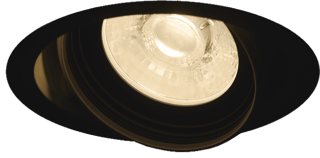

Item no. DD146-1525B9035

Series Name: Cledy versa L-G (DD146)

■ Lighting Distribution Curve (cd/1000 lm)

■ Direct Horizontal Illuminance DD146-1525B9035

Installation	Recessed mount
Type	High-efficiency Lens type adjustable downlight
Fixture wattage	14W
Beam angle	26deg
Color Temp.	3500K
CRI	Ra>90
Luminous	1667 lm
Body	Die-castaluminumalloy
Body finish	N/A
Trim finish	Black
Reflector finish	N/A
IP Rate	IP20
Light source	COB module
Input Voltage	AC220~240V
Dimming Type	Non-Dimmable
Certificate	CE,CCC
Cut Hole	100mm