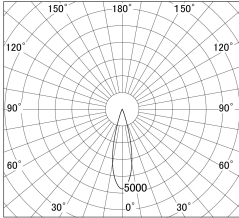

Item no. DD146-1525B9035

Series Name: Cledy versa L-G (DD146)

■ Lighting Distribution Curve (cd/1000 lm)

■ Direct Horizontal Illuminance DD146-1525B9035

Installation	Recessed mount
Type	High-efficiency Lens type adjustable downlight
Fixture wattage	14W
Beam angle	26deg
Color Temp.	3500K
CRI	Ra>90
Luminous	1667 lm
Body	Die-castaluminumalloy
Body finish	N/A
Trim finish	Black
Reflector finish	N/A
IP Rate	IP20
Light source	COB module
Input Voltage	AC220~240V
Dimming Type	Non-Dimmable
Certificate	CE,CCC
Cut Hole	100mm