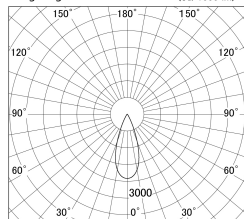

Installation	Recessed mount
Type	High-efficiency Lens type adjustable downlight
Fixture wattage	14W
Beam angle	38deg
Color Temp.	3500K
CRI	Ra>90
Luminous	1598 lm
Body	Die-cast aluminum alloy
Body finish	N/A
Trim finish	Black
Reflector finish	N/A
IP Rate	IP20
Light source	COB module
Input Voltage	AC220~240V
Dimming Type	Non-Dimmable
Certificate	CE,CCC
Cut Hole	100mm

■ Lighting Distribution Curve (cd/1000 lm)