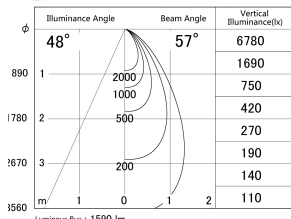

Item no. DD146-1550B9035

Series Name: Cledy versa L-G (DD146)

■ Lighting Distribution Curve (cd/1000 lm)

Installation	Recessed mount
Type	High-efficiency Lens type adjustable downlight
Fixture wattage	14W
Beam angle	57deg
Color Temp.	3500K
CRI	Ra>90
Luminous	1589 lm
Body	Die-cast aluminum alloy
Body finish	N/A
Trim finish	Black
Reflector finish	N/A
IP Rate	IP20
Light source	COB module
Input Voltage	AC220~240V
Dimming Type	Non-Dimmable
Certificate	CE,CCC
Cut Hole	100mm