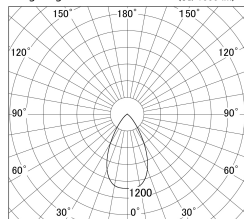

■ Lighting Distribution Curve (cd/1000 lm)