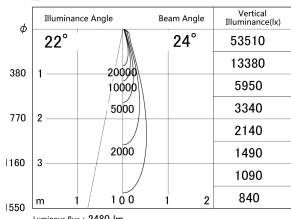

Item no. DD146-2025B9035

Series Name: Cledy versa L-G (DD146)

■ Lighting Distribution Curve (cd/1000 lm)

Installation	Recessed mount
Type	High-efficiency Lens type adjustable downlight
Fixture wattage	21W
Beam angle	24deg
Color Temp.	3500K
CRI	Ra>90
Luminous	2479 lm
Body	Die-castaluminumalloy
Body finish	N/A
Trim finish	Black
Reflector finish	N/A
IP Rate	IP20
Light source	COB module
Input Voltage	AC220~240V
Dimming Type	Non-Dimmable
Certificate	CE,CCC
Cut Hole	125mm