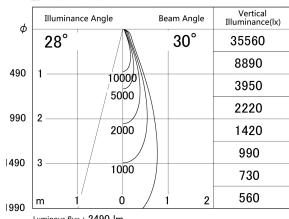

Item no. DD146-2035B9035

Series Name: Cledy versa L-G (DD146)

■ Lighting Distribution Curve (cd/1000 lm)

Installation	Recessed mount
Type	High-efficiency Lens type adjustable downlight
Fixture wattage	21W
Beam angle	30deg
Color Temp.	3500K
CRI	Ra>90
Luminous	2489 lm
Body	Die-castaluminumalloy
Body finish	N/A
Trim finish	Black
Reflector finish	N/A
IP Rate	IP20
Light source	COB module
Input Voltage	AC220~240V
Dimming Type	Non-Dimmable
Certificate	CE,CCC
Cut Hole	125mm