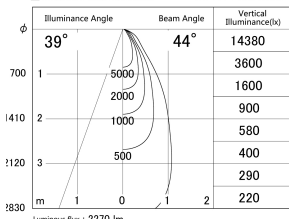

Item no. DD146-2050B9035

Series Name: Cledy versa L-G (DD146)

■ Lighting Distribution Curve (cd/1000 lm)

Installation	Recessed mount
Type	High-efficiency Lens type adjustable downlight
Fixture wattage	21W
Beam angle	44deg
Color Temp.	3500K
CRI	Ra>90
Luminous	2268 lm
Body	Die-castaluminumalloy
Body finish	N/A
Trim finish	Black
Reflector finish	N/A
IP Rate	IP20
Light source	COB module
Input Voltage	AC220~240V
Dimming Type	Non-Dimmable
Certificate	CE,CCC
Cut Hole	125mm