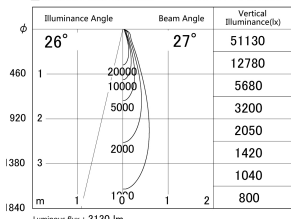

Item no. DD146-2525B9035

Series Name: Cledy versa L-G (DD146)

■ Lighting Distribution Curve (cd/1000 lm)

Installation	Recessed mount
Type	High-efficiency Lens type adjustable downlight
Fixture wattage	24W
Beam angle	27deg
Color Temp.	3500K
CRI	Ra>90
Luminous	3130 lm
Body	Die-castaluminumalloy
Body finish	N/A
Trim finish	Black
Reflector finish	N/A
IP Rate	IP20
Light source	COB module
Input Voltage	AC220~240V
Dimming Type	Non-Dimmable
Certificate	CE,CCC
Cut Hole	125mm