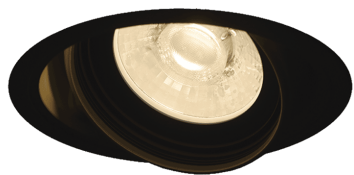

Item no. DD146-2525B9035

Series Name: Cledy versa L-G (DD146)