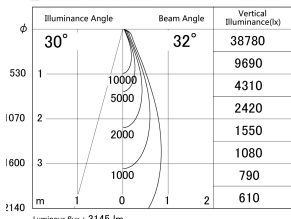

Item no. DD146-2535B9035

Series Name: Cledy versa L-G (DD146)

■ Lighting Distribution Curve (cd/1000 lm)

Installation	Recessed mount
Type	High-efficiency Lens type adjustable downlight
Fixture wattage	24W
Beam angle	32deg
Color Temp.	3500K
CRI	Ra>90
Luminous	3147 lm
Body	Die-castaluminumalloy
Body finish	N/A
Trim finish	Black
Reflector finish	N/A
IP Rate	IP20
Light source	COB module
Input Voltage	AC220~240V
Dimming Type	Non-Dimmable
Certificate	CE,CCC
Cut Hole	125mm