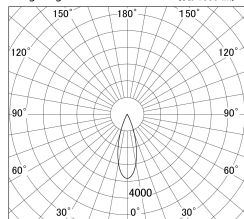

■ Lighting Distribution Curve (cd/1000 lm)