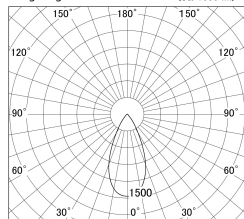

Installation	Recessed mount
Type	High-efficiency Lens type adjustable downlight
Fixture wattage	24W
Beam angle	48deg
Color Temp.	3500K
CRI	Ra>90
Luminous	2884 lm
Body	Die-cast aluminum alloy
Body finish	N/A
Trim finish	Black
Reflector finish	N/A
IP Rate	IP20
Light source	COB module
Input Voltage	AC220~240V
Dimming Type	Non-Dimmable
Certificate	CE,CCC
Cut Hole	125mm

■ Lighting Distribution Curve (cd/1000 lm)