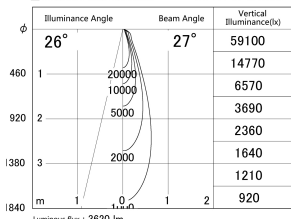

Item no. DD146-3025B9035

Series Name: Cledy versa L-G (DD146)

■ Lighting Distribution Curve (cd/1000 lm)

Installation	Recessed mount
Type	High-efficiency Lens type adjustable downlight
Fixture wattage	28W
Beam angle	27deg
Color Temp.	3500K
CRI	Ra>90
Luminous	3618 lm
Body	Die-castaluminumalloy
Body finish	N/A
Trim finish	Black
Reflector finish	N/A
IP Rate	IP20
Light source	COB module
Input Voltage	AC220~240V
Dimming Type	Non-Dimmable
Certificate	CE,CCC
Cut Hole	125mm