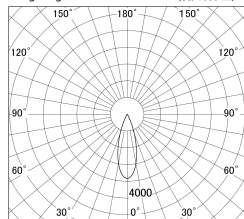

Installation	Recessed mount
Type	High-efficiency Lens type adjustable downlight
Fixture wattage	28W
Beam angle	32deg
Color Temp.	3500K
CRI	Ra>90
Luminous	3638 lm
Body	Die-cast aluminum alloy
Body finish	N/A
Trim finish	Black
Reflector finish	N/A
IP Rate	IP20
Light source	COB module
Input Voltage	AC220~240V
Dimming Type	Non-Dimmable
Certificate	CE,CCC
Cut Hole	125mm

■ Lighting Distribution Curve (cd/1000 lm)