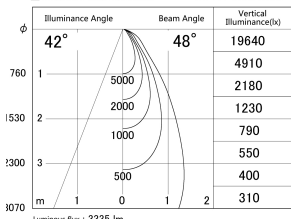

Item no. DD146-3050B9035

Series Name: Cledy versa L-G (DD146)

■ Lighting Distribution Curve (cd/1000 lm)

Installation	Recessed mount
Type	High-efficiency Lens type adjustable downlight
Fixture wattage	28W
Beam angle	48deg
Color Temp.	3500K
CRI	Ra>90
Luminous	3333 lm
Body	Die-castaluminumalloy
Body finish	N/A
Trim finish	Black
Reflector finish	N/A
IP Rate	IP20
Light source	COB module
Input Voltage	AC220~240V
Dimming Type	Non-Dimmable
Certificate	CE,CCC
Cut Hole	125mm