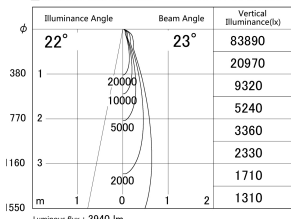

Item no. DD146-3525B9035

Series Name: Cledy versa L-G (DD146)

■ Lighting Distribution Curve (cd/1000 lm)

Installation	Recessed mount
Type	High-efficiency Lens type adjustable downlight
Fixture wattage	32W
Beam angle	23deg
Color Temp.	3500K
CRI	Ra>90
Luminous	3939 lm
Body	Die-castaluminumalloy
Body finish	N/A
Trim finish	Black
Reflector finish	N/A
IP Rate	IP20
Light source	COB module
Input Voltage	AC220~240V
Dimming Type	Non-Dimmable
Certificate	CE,CCC
Cut Hole	150mm