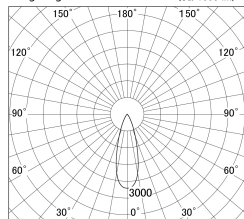

Installation	Recessed mount
Type	High-efficiency Lens type adjustable downlight
Fixture wattage	32W
Beam angle	32deg
Color Temp.	3500K
CRI	Ra>90
Luminous	3979 lm
Body	Die-cast aluminum alloy
Body finish	N/A
Trim finish	Black
Reflector finish	N/A
IP Rate	IP20
Light source	COB module
Input Voltage	AC220~240V
Dimming Type	Non-Dimmable
Certificate	CE,CCC
Cut Hole	150mm

■ Lighting Distribution Curve (cd/1000 lm)