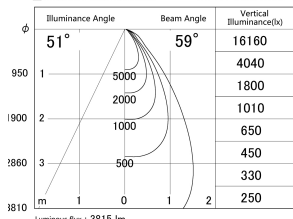

Item no. DD146-3550B9035

Series Name: Cledy versa L-G (DD146)

■ Lighting Distribution Curve (cd/1000 lm)

Installation	Recessed mount
Type	High-efficiency Lens type adjustable downlight
Fixture wattage	32W
Beam angle	59deg
Color Temp.	3500K
CRI	Ra>90
Luminous	3817 lm
Body	Die-castaluminumalloy
Body finish	N/A
Trim finish	Black
Reflector finish	N/A
IP Rate	IP20
Light source	COB module
Input Voltage	AC220~240V
Dimming Type	Non-Dimmable
Certificate	CE,CCC
Cut Hole	150mm