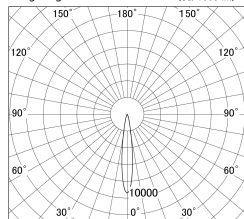

Installation	Recessed mount
Type	High-efficiency Lens type adjustable downlight
Fixture wattage	36W
Beam angle	15deg
Color Temp.	3500K
CRI	Ra>90
Luminous	3381 lm
Body	Die-cast aluminum alloy
Body finish	N/A
Trim finish	Black
Reflector finish	N/A
IP Rate	IP20
Light source	COB module
Input Voltage	AC220~240V
Dimming Type	Non-Dimmable
Certificate	CE,CCC
Cut Hole	150mm

■ Lighting Distribution Curve (cd/1000 lm)