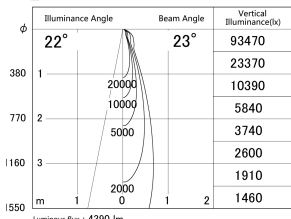

Item no. DD146-4025B9035

Series Name: Cledy versa L-G (DD146)

■ Lighting Distribution Curve (cd/1000 lm)

Installation	Recessed mount
Type	High-efficiency Lens type adjustable downlight
Fixture wattage	36W
Beam angle	23deg
Color Temp.	3500K
CRI	Ra>90
Luminous	4389 lm
Body	Die-cast aluminum alloy
Body finish	N/A
Trim finish	Black
Reflector finish	N/A
IP Rate	IP20
Light source	COB module
Input Voltage	AC220~240V
Dimming Type	Non-Dimmable
Certificate	CE,CCC
Cut Hole	150mm