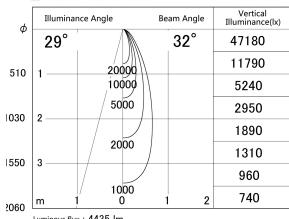

Item no. DD146-4035B9035

Series Name: Cledy versa L-G (DD146)

■ Lighting Distribution Curve (cd/1000 lm)

Installation	Recessed mount
Type	High-efficiency Lens type adjustable downlight
Fixture wattage	36W
Beam angle	32deg
Color Temp.	3500K
CRI	Ra>90
Luminous	4433 lm
Body	Die-castaluminumalloy
Body finish	N/A
Trim finish	Black
Reflector finish	N/A
IP Rate	IP20
Light source	COB module
Input Voltage	AC220~240V
Dimming Type	Non-Dimmable
Certificate	CE,CCC
Cut Hole	150mm