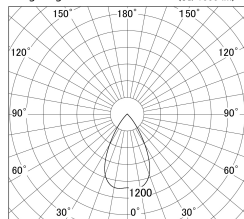

Installation	Recessed mount
Type	High-efficiency Lens type adjustable downlight
Fixture wattage	36W
Beam angle	59deg
Color Temp.	3500K
CRI	Ra>90
Luminous	4253 lm
Body	Die-cast aluminum alloy
Body finish	N/A
Trim finish	Black
Reflector finish	N/A
IP Rate	IP20
Light source	COB module
Input Voltage	AC220~240V
Dimming Type	Non-Dimmable
Certificate	CE,CCC
Cut Hole	150mm

■ Lighting Distribution Curve (cd/1000 lm)