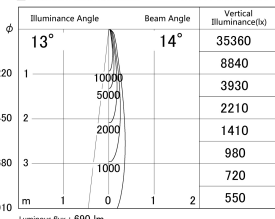

Item no. DD146-0815B9040

Series Name: Cledy versa L-G (DD146)

■ Lighting Distribution Curve (cd/1000 lm)

Installation	Recessed mount
Type	High-efficiency Lens type adjustable downlight
Fixture wattage	7.5W
Beam angle	14deg
Color Temp.	4000K
CRI	Ra>90
Luminous	688 lm
Body	Die-castaluminumalloy
Body finish	N/A
Trim finish	Black
Reflector finish	N/A
IP Rate	IP20
Light source	COB module
Input Voltage	AC220~240V
Dimming Type	Non-Dimmable
Certificate	CE,CCC
Cut Hole	100mm