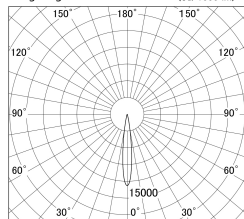

■ Lighting Distribution Curve (cd/1000 lm)