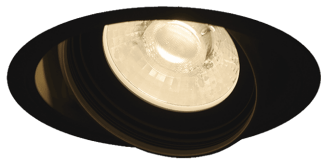

Item no. DD146-0825B9040

Series Name: Cledy versa L-G (DD146)