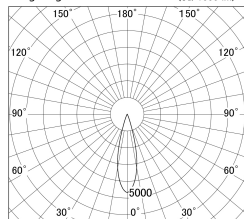

Installation	Recessed mount
Type	High-efficiency Lens type adjustable downlight
Fixture wattage	7.5W
Beam angle	27deg
Color Temp.	4000K
CRI	Ra>90
Luminous	873 lm
Body	Die-cast aluminum alloy
Body finish	N/A
Trim finish	Black
Reflector finish	N/A
IP Rate	IP20
Light source	COB module
Input Voltage	AC220~240V
Dimming Type	Non-Dimmable
Certificate	CE,CCC
Cut Hole	100mm

■ Lighting Distribution Curve (cd/1000 lm)