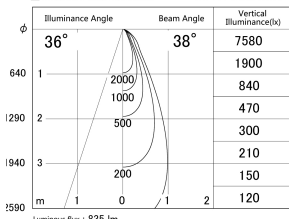

Item no. DD146-0835B9040

Series Name: Cledy versa L-G (DD146)

■ Lighting Distribution Curve (cd/1000 lm)

Installation	Recessed mount
Type	High-efficiency Lens type adjustable downlight
Fixture wattage	7.5W
Beam angle	38deg
Color Temp.	4000K
CRI	Ra>90
Luminous	837 lm
Body	Die-castaluminumalloy
Body finish	N/A
Trim finish	Black
Reflector finish	N/A
IP Rate	IP20
Light source	COB module
Input Voltage	AC220~240V
Dimming Type	Non-Dimmable
Certificate	CE,CCC
Cut Hole	100mm