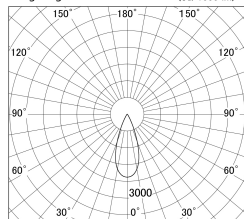

■ Lighting Distribution Curve (cd/1000 lm)