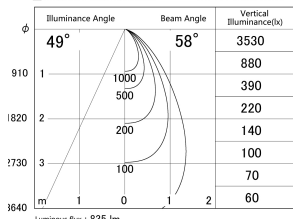

Item no. DD146-0850B9040

Series Name: Cledy versa L-G (DD146)

■ Lighting Distribution Curve (cd/1000 lm)

Installation	Recessed mount
Type	High-efficiency Lens type adjustable downlight
Fixture wattage	7.5W
Beam angle	58deg
Color Temp.	4000K
CRI	Ra>90
Luminous	833 lm
Body	Die-castaluminumalloy
Body finish	N/A
Trim finish	Black
Reflector finish	N/A
IP Rate	IP20
Light source	COB module
Input Voltage	AC220~240V
Dimming Type	Non-Dimmable
Certificate	CE,CCC
Cut Hole	100mm