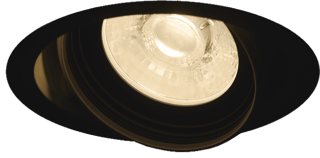

Item no. DD146-1535B9040

Series Name: Cledy versa L-G (DD146)

■ Lighting Distribution Curve (cd/1000 lm)

■ Direct Horizontal Illuminance DD146-1535B9040

Installation	Recessed mount
Type	High-efficiency Lens type adjustable downlight
Fixture wattage	14W
Beam angle	38deg
Color Temp.	4000K
CRI	Ra>90
Luminous	1620 lm
Body	Die-castaluminumalloy
Body finish	N/A
Trim finish	Black
Reflector finish	N/A
IP Rate	IP20
Light source	COB module
Input Voltage	AC220~240V
Dimming Type	Non-Dimmable
Certificate	CE,CCC
Cut Hole	100mm