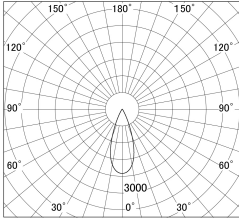

Item no. DD146-1535B9040

Series Name: Cledy versa L-G (DD146)

■ Lighting Distribution Curve (cd/1000 lm)

■ Direct Horizontal Illuminance DD146-1535B9040

Installation	Recessed mount
Type	High-efficiency Lens type adjustable downlight
Fixture wattage	14W
Beam angle	38deg
Color Temp.	4000K
CRI	Ra>90
Luminous	1620 lm
Body	Die-castaluminumalloy
Body finish	N/A
Trim finish	Black
Reflector finish	N/A
IP Rate	IP20
Light source	COB module
Input Voltage	AC220~240V
Dimming Type	Non-Dimmable
Certificate	CE,CCC
Cut Hole	100mm