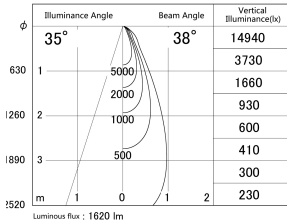

Item no. DD146-1535B9040

Series Name: Cledy versa L-G (DD146)

■ Lighting Distribution Curve (cd/1000 lm)

■ Direct Horizontal Illuminance DD146-1535B9040

Installation	Recessed mount
Type	High-efficiency Lens type adjustable downlight
Fixture wattage	14W
Beam angle	38deg
Color Temp.	4000K
CRI	Ra>90
Luminous	1620 lm
Body	Die-castaluminumalloy
Body finish	N/A
Trim finish	Black
Reflector finish	N/A
IP Rate	IP20
Light source	COB module
Input Voltage	AC220~240V
Dimming Type	Non-Dimmable
Certificate	CE,CCC
Cut Hole	100mm