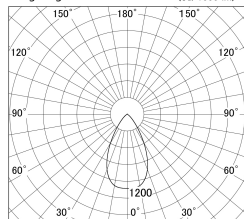

Installation	Recessed mount
Type	High-efficiency Lens type adjustable downlight
Fixture wattage	14W
Beam angle	57deg
Color Temp.	4000K
CRI	Ra>90
Luminous	1611 lm
Body	Die-cast aluminum alloy
Body finish	N/A
Trim finish	Black
Reflector finish	N/A
IP Rate	IP20
Light source	COB module
Input Voltage	AC220~240V
Dimming Type	Non-Dimmable
Certificate	CE,CCC
Cut Hole	100mm

■ Lighting Distribution Curve (cd/1000 lm)