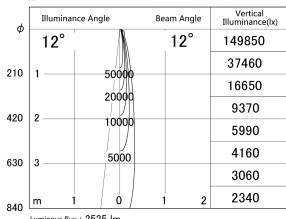

Item no. DD146-2015B9040

Series Name: Cledy versa L-G (DD146)

■ Lighting Distribution Curve (cd/1000 lm)

Installation	Recessed mount
Type	High-efficiency Lens type adjustable downlight
Fixture wattage	21W
Beam angle	12deg
Color Temp.	4000K
CRI	Ra>90
Luminous	2525 lm
Body	Die-castaluminumalloy
Body finish	N/A
Trim finish	Black
Reflector finish	N/A
IP Rate	IP20
Light source	COB module
Input Voltage	AC220~240V
Dimming Type	Non-Dimmable
Certificate	CE,CCC
Cut Hole	125mm