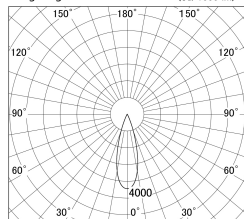

Installation	Recessed mount
Type	High-efficiency Lens type adjustable downlight
Fixture wattage	21W
Beam angle	30deg
Color Temp.	4000K
CRI	Ra>90
Luminous	2524 lm
Body	Die-cast aluminum alloy
Body finish	N/A
Trim finish	Black
Reflector finish	N/A
IP Rate	IP20
Light source	COB module
Input Voltage	AC220~240V
Dimming Type	Non-Dimmable
Certificate	CE,CCC
Cut Hole	125mm

■ Lighting Distribution Curve (cd/1000 lm)