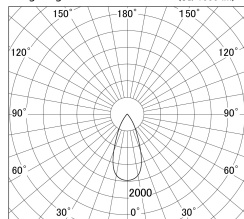

Installation	Recessed mount
Type	High-efficiency Lens type adjustable downlight
Fixture wattage	21W
Beam angle	44deg
Color Temp.	4000K
CRI	Ra>90
Luminous	2300 lm
Body	Die-castaluminumalloy
Body finish	N/A
Trim finish	Black
Reflector finish	N/A
IP Rate	IP20
Light source	COB module
Input Voltage	AC220~240V
Dimming Type	Non-Dimmable
Certificate	CE,CCC
Cut Hole	125mm

■ Lighting Distribution Curve (cd/1000 lm)