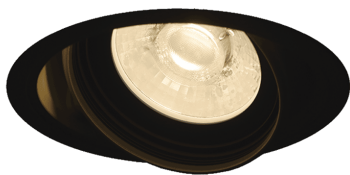

Item no. DD146-2050B9040

Series Name: Cledy versa L-G (DD146)