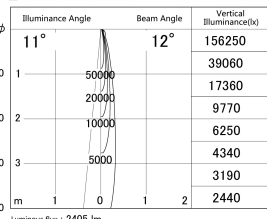

Item no. DD146-2515B9040

Series Name: Cledy versa L-G (DD146)

■ Lighting Distribution Curve (cd/1000 lm)

Installation	Recessed mount
Type	High-efficiency Lens type adjustable downlight
Fixture wattage	24W
Beam angle	12deg
Color Temp.	4000K
CRI	Ra>90
Luminous	2407 lm
Body	Die-castaluminumalloy
Body finish	N/A
Trim finish	Black
Reflector finish	N/A
IP Rate	IP20
Light source	COB module
Input Voltage	AC220~240V
Dimming Type	Non-Dimmable
Certificate	CE,CCC
Cut Hole	125mm