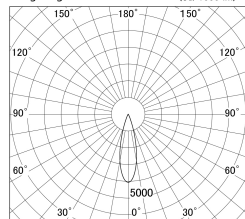

Installation	Recessed mount
Type	High-efficiency Lens type adjustable downlight
Fixture wattage	24W
Beam angle	27deg
Color Temp.	4000K
CRI	Ra>90
Luminous	3175 lm
Body	Die-castaluminumalloy
Body finish	N/A
Trim finish	Black
Reflector finish	N/A
IP Rate	IP20
Light source	COB module
Input Voltage	AC220~240V
Dimming Type	Non-Dimmable
Certificate	CE,CCC
Cut Hole	125mm

■ Lighting Distribution Curve (cd/1000 lm)