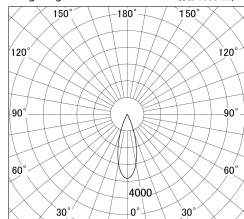

Installation	Recessed mount
Type	High-efficiency Lens type adjustable downlight
Fixture wattage	24W
Beam angle	32deg
Color Temp.	4000K
CRI	Ra>90
Luminous	3192 lm
Body	Die-cast aluminum alloy
Body finish	N/A
Trim finish	Black
Reflector finish	N/A
IP Rate	IP20
Light source	COB module
Input Voltage	AC220~240V
Dimming Type	Non-Dimmable
Certificate	CE,CCC
Cut Hole	125mm

■ Lighting Distribution Curve (cd/1000 lm)