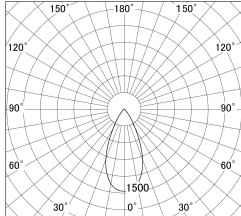

■ Lighting Distribution Curve (cd/1000 lm)