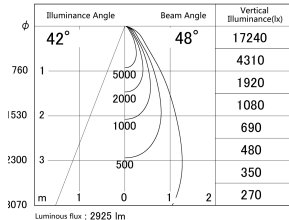

Item no. DD146-2550B9040

Series Name: Cledy versa L-G (DD146)

■ Lighting Distribution Curve (cd/1000 lm)

Installation	Recessed mount
Type	High-efficiency Lens type adjustable downlight
Fixture wattage	24W
Beam angle	48deg
Color Temp.	4000K
CRI	Ra>90
Luminous	2925 lm
Body	Die-castaluminumalloy
Body finish	N/A
Trim finish	Black
Reflector finish	N/A
IP Rate	IP20
Light source	COB module
Input Voltage	AC220~240V
Dimming Type	Non-Dimmable
Certificate	CE,CCC
Cut Hole	125mm