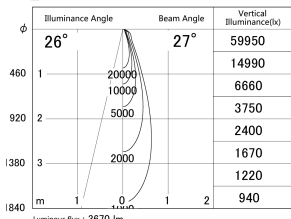

Item no. DD146-3025B9040

Series Name: Cledy versa L-G (DD146)

■ Lighting Distribution Curve (cd/1000 lm)

Installation	Recessed mount
Type	High-efficiency Lens type adjustable downlight
Fixture wattage	28W
Beam angle	27deg
Color Temp.	4000K
CRI	Ra>90
Luminous	3670 lm
Body	Die-castaluminumalloy
Body finish	N/A
Trim finish	Black
Reflector finish	N/A
IP Rate	IP20
Light source	COB module
Input Voltage	AC220~240V
Dimming Type	Non-Dimmable
Certificate	CE,CCC
Cut Hole	125mm