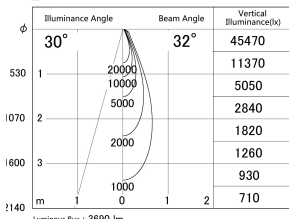

Item no. DD146-3035B9040

Series Name: Cledy versa L-G (DD146)

■ Lighting Distribution Curve (cd/1000 lm)

Installation	Recessed mount
Type	High-efficiency Lens type adjustable downlight
Fixture wattage	28W
Beam angle	32deg
Color Temp.	4000K
CRI	Ra>90
Luminous	3690 lm
Body	Die-castaluminumalloy
Body finish	N/A
Trim finish	Black
Reflector finish	N/A
IP Rate	IP20
Light source	COB module
Input Voltage	AC220~240V
Dimming Type	Non-Dimmable
Certificate	CE,CCC
Cut Hole	125mm