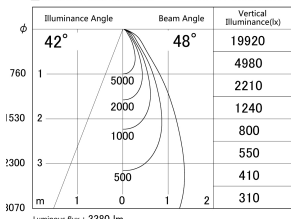

Item no. DD146-3050B9040

Series Name: Cledy versa L-G (DD146)

■ Lighting Distribution Curve (cd/1000 lm)

Installation	Recessed mount
Type	High-efficiency Lens type adjustable downlight
Fixture wattage	28W
Beam angle	48deg
Color Temp.	4000K
CRI	Ra>90
Luminous	3380 lm
Body	Die-castaluminumalloy
Body finish	N/A
Trim finish	Black
Reflector finish	N/A
IP Rate	IP20
Light source	COB module
Input Voltage	AC220~240V
Dimming Type	Non-Dimmable
Certificate	CE,CCC
Cut Hole	125mm