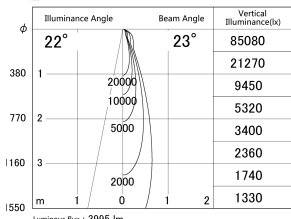

Item no. DD146-3525B9040

Series Name: Cledy versa L-G (DD146)

■ Lighting Distribution Curve (cd/1000 lm)

Installation	Recessed mount
Type	High-efficiency Lens type adjustable downlight
Fixture wattage	32W
Beam angle	23deg
Color Temp.	4000K
CRI	Ra>90
Luminous	3995 lm
Body	Die-cast aluminum alloy
Body finish	N/A
Trim finish	Black
Reflector finish	N/A
IP Rate	IP20
Light source	COB module
Input Voltage	AC220~240V
Dimming Type	Non-Dimmable
Certificate	CE,CCC
Cut Hole	150mm