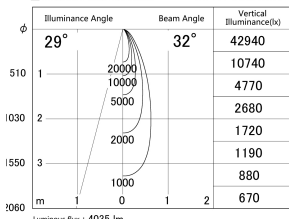

Item no. DD146-3535B9040

Series Name: Cledy versa L-G (DD146)

■ Lighting Distribution Curve (cd/1000 lm)

Installation	Recessed mount
Type	High-efficiency Lens type adjustable downlight
Fixture wattage	32W
Beam angle	32deg
Color Temp.	4000K
CRI	Ra>90
Luminous	4035 lm
Body	Die-castaluminumalloy
Body finish	N/A
Trim finish	Black
Reflector finish	N/A
IP Rate	IP20
Light source	COB module
Input Voltage	AC220~240V
Dimming Type	Non-Dimmable
Certificate	CE,CCC
Cut Hole	150mm