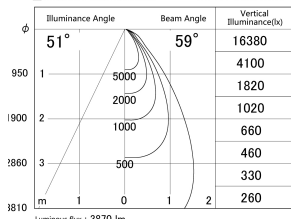

Item no. DD146-3550B9040

Series Name: Cledy versa L-G (DD146)

■ Lighting Distribution Curve (cd/1000 lm)

Installation	Recessed mount
Type	High-efficiency Lens type adjustable downlight
Fixture wattage	32W
Beam angle	59deg
Color Temp.	4000K
CRI	Ra>90
Luminous	3871 lm
Body	Die-cast aluminum alloy
Body finish	N/A
Trim finish	Black
Reflector finish	N/A
IP Rate	IP20
Light source	COB module
Input Voltage	AC220~240V
Dimming Type	Non-Dimmable
Certificate	CE,CCC
Cut Hole	150mm