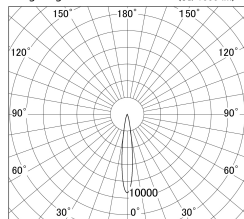

Installation	Recessed mount
Type	High-efficiency Lens type adjustable downlight
Fixture wattage	36W
Beam angle	15deg
Color Temp.	4000K
CRI	Ra>90
Luminous	3448 lm
Body	Die-cast aluminum alloy
Body finish	N/A
Trim finish	Black
Reflector finish	N/A
IP Rate	IP20
Light source	COB module
Input Voltage	AC220~240V
Dimming Type	Non-Dimmable
Certificate	CE,CCC
Cut Hole	150mm

■ Lighting Distribution Curve (cd/1000 lm)

φ	Illuminance Angle	Beam Angle	Vertical Illuminance(lx)
14°	15°	130080	
1	50000	32520	
2	20000	14450	
4	10000	8130	
8	5000	5200	
16		3610	
32		2650	
64		2030	

Luminous flux : 3450 lm