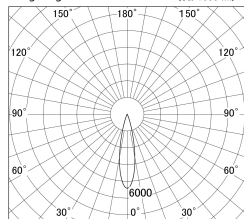

Installation	Recessed mount
Type	High-efficiency Lens type adjustable downlight
Fixture wattage	36W
Beam angle	23deg
Color Temp.	4000K
CRI	Ra>90
Luminous	4451 lm
Body	Die-cast aluminum alloy
Body finish	N/A
Trim finish	Black
Reflector finish	N/A
IP Rate	IP20
Light source	COB module
Input Voltage	AC220~240V
Dimming Type	Non-Dimmable
Certificate	CE,CCC
Cut Hole	150mm

■ Lighting Distribution Curve (cd/1000 lm)