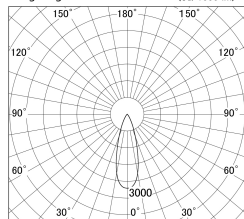

■ Lighting Distribution Curve (cd/1000 lm)