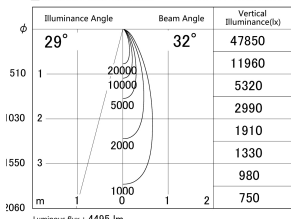

Item no. DD146-4035B9040

Series Name: Cledy versa L-G (DD146)

■ Lighting Distribution Curve (cd/1000 lm)

Installation	Recessed mount
Type	High-efficiency Lens type adjustable downlight
Fixture wattage	36W
Beam angle	32deg
Color Temp.	4000K
CRI	Ra>90
Luminous	4496 lm
Body	Die-castaluminumalloy
Body finish	N/A
Trim finish	Black
Reflector finish	N/A
IP Rate	IP20
Light source	COB module
Input Voltage	AC220~240V
Dimming Type	Non-Dimmable
Certificate	CE,CCC
Cut Hole	150mm