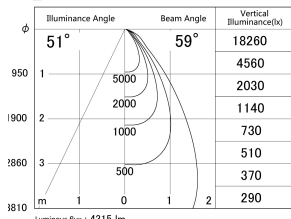

Item no. DD146-4050B9040

Series Name: Cledy versa L-G (DD146)

■ Lighting Distribution Curve (cd/1000 lm)

Installation	Recessed mount
Type	High-efficiency Lens type adjustable downlight
Fixture wattage	36W
Beam angle	59deg
Color Temp.	4000K
CRI	Ra>90
Luminous	4313 lm
Body	Die-castaluminumalloy
Body finish	N/A
Trim finish	Black
Reflector finish	N/A
IP Rate	IP20
Light source	COB module
Input Voltage	AC220~240V
Dimming Type	Non-Dimmable
Certificate	CE,CCC
Cut Hole	150mm