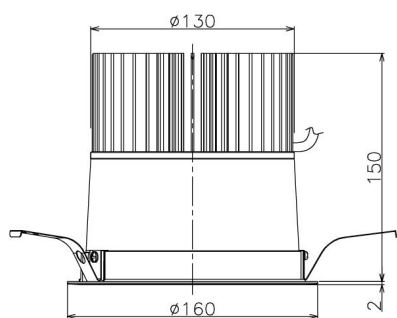

Item no. DD138-5040MW9027

Series Name: Cledy spark (Normal cone)
(DD138)

Installation	Recessed mount	
Type	High-efficiency	Fixed
	downlight Φ 150	
Fixture wattage	48.5W	
Beam angle	29deg	
Color Temp.	2700K	
CRI	Ra>90	
Luminous	6249 lm	
Body	Die-castaluminumalloy	
Body finish	N/A	
Trim finish	White	
Reflector finish	Mirror	
IP Rate	IP20	
Light source	COB module	
Input Voltage	AC220~240V	
Dimming Type	Non-Dimmable	
Certificate	CE,CCC	
Cut Hole	150	

Height (Weight)	
48.5W	130 (1.3kg)
41.0W	130 (1.3kg)
28.0W	130 (1.3kg)
23.0W	100 (1.0kg)
20.0W	100 (1.0kg)