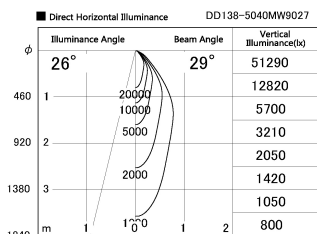

Item no. DD138-5040MW9027

Series Name: Cledy spark (Normal cone)
(DD138)

Installation	Recessed mount	
Type	High-efficiency	Fixed
	downlight Φ 150	
Fixture wattage	48.5W	
Beam angle	29deg	
Color Temp.	2700K	
CRI	Ra>90	
Luminous	6249 lm	
Body	Die-castaluminumalloy	
Body finish	N/A	
Trim finish	White	
Reflector finish	Mirror	
IP Rate	IP20	
Light source	COB module	
Input Voltage	AC220~240V	
Dimming Type	Non-Dimmable	
Certificate	CE,CCC	
Cut Hole	150	

Height (Weight)	
48.5W	130 (1.3kg)
41.0W	130 (1.3kg)
28.0W	130 (1.3kg)
23.0W	100 (1.0kg)
20.0W	100 (1.0kg)