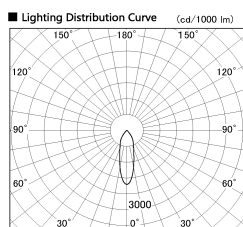

Item no. DD138-5040MW9027

Series Name: Cledy spark (Normal cone)
(DD138)

Installation	Recessed mount	
Type	High-efficiency	Fixed
	downlight Φ 150	
Fixture wattage	48.5W	
Beam angle	29deg	
Color Temp.	2700K	
CRI	Ra>90	
Luminous	6249 lm	
Body	Die-castaluminumalloy	
Body finish	N/A	
Trim finish	White	
Reflector finish	Mirror	
IP Rate	IP20	
Light source	COB module	
Input Voltage	AC220~240V	
Dimming Type	Non-Dimmable	
Certificate	CE,CCC	
Cut Hole	150	

Height (Weight)	
48.5W	130 (1.3kg)
41.0W	130 (1.3kg)
28.0W	130 (1.3kg)
23.0W	100 (1.0kg)
20.0W	100 (1.0kg)